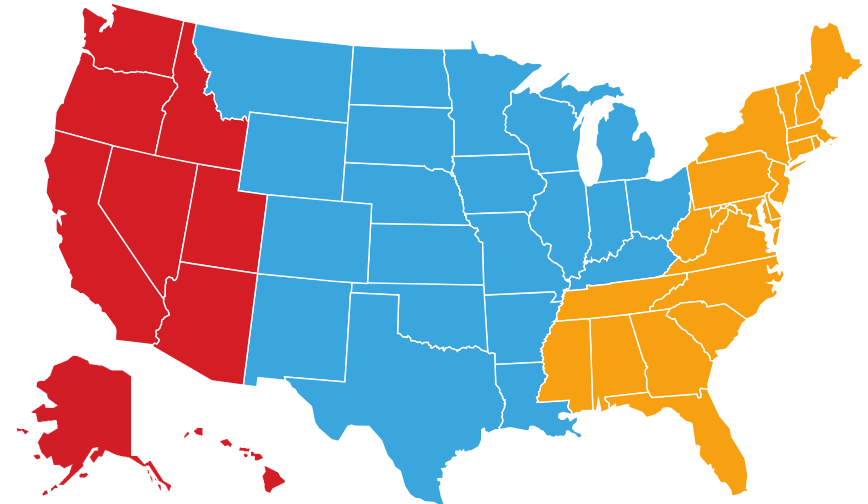

INSIDE SALES

WESTERN REGION

Leila Abdikadir
Inside Sales Account Manager
Office: 385-415-5362
leila.abdikadir@opengear.com

CENTRAL REGION & CANADA

Greg Camp
Inside Sales Account Manager
Office: 801-282-1387 x2223
greg.camp@opengear.com

EASTERN REGION

Ilene McClellan
Inside Sales Account Manager
Office: 801-282-1387 x2220
ilene.mcclellan@opengear.com

Eric Treu

Inside Sales Manager
Office: 801-282-1387 x2221
eric.treu@opengear.com

CHANNEL SALES

Bryan Keepers
Channel Sales Manager
Americas
Office: 972-429-6546
Mobile: 214-675-7740
bryan.keepers@opengear.com

Todd Atherton
Carrier & Channel Sales Manager
Office: 714-532-0898
Mobile: 714-299-6220
todd.atherton@opengear.com

Rob Gomien
Channel Account Manager
Strategic Accounts
Office: 815-416-0398
Mobile: 773-230-3148
rob.gomien@opengear.com

SALES ENGINEERS

WESTERN REGION
Keith Hansen
Senior Sales Engineer
Office: 801-610-6610
Mobile: 801-449-0049
keith.hansen@opengear.com

CENTRAL REGION & CANADA
Jeremy Richie
Senior Sales Engineer
Office: 512-524-7244
Mobile: 512-636-9672
jeremy.richie@opengear.com

EASTERN REGION
Rick Plessner
Senior Sales Engineer
Office: 603-206-4770
Mobile: 603-203-8137
rick.plessner@opengear.com

Dan Baxter
Sales Engineering Manager, Americas
Strategic Accounts
Office: 814-933-9829
dan.baxter@opengear.com